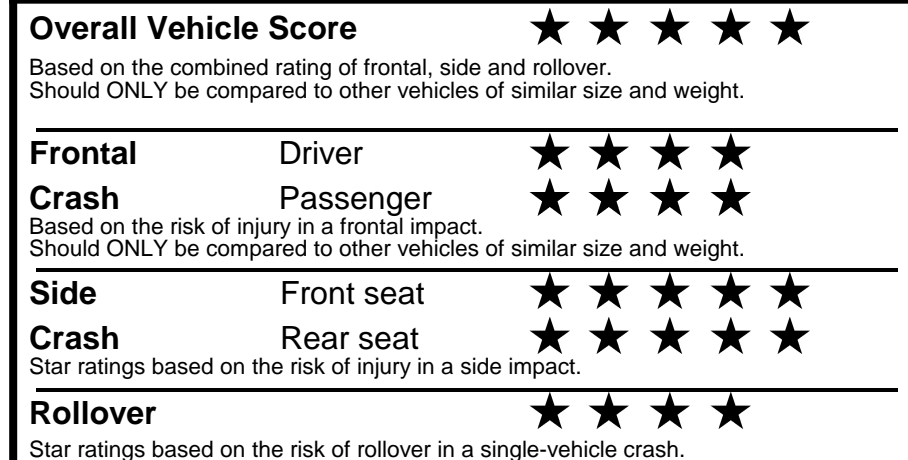

fueleconomy.gov

Calculate personalized estimates and compare vehicles

GOVERNMENT 5-STAR SAFETY RATINGS

Star ratings range from 1 to 5 stars (★★★★★) with 5 being the highest. Source: National Highway Traffic Safety Administration (NHTSA). www.safercar.gov or 1-888-327-4236