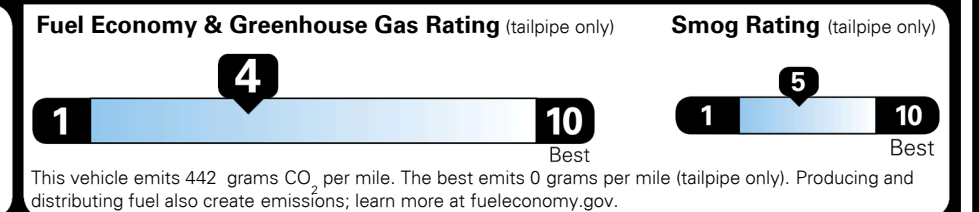

INLAND FREIGHT AND HANDLING \$ 1,395.00

TOTAL MANUFACTURER'S SUGGESTED RETAIL PRICE ▶ \$ 43,205.00

TOTAL ADDITIONAL WEIGHT: 12.0

*Additional terms and conditions apply.
 **Kia Connect may be currently unavailable for some Model Year 2022 and newer vehicles sold or purchased in Massachusetts; please see owners.kia.com for more information.
 NOTE: When you purchase this vehicle, Kia America, Inc. collects personal information you provide to the dealership. For information on our collection and use of personal information and your rights, please see our Privacy Policy on www.kia.com.

EPA DOT Fuel Economy and Environment

Gasoline Vehicle

You spend \$3,500 more in fuel costs over 5 years compared to the average new vehicle.

Annual fuel cost \$2,600

Actual results will vary for many reasons, including driving conditions and how you drive and maintain your vehicle. The average new vehicle gets 28 MPG and costs \$9,500 to fuel over 5 years. Cost estimates are based on 15,000 miles per year at \$ 3.50 per gallon. MPGe is miles per gasoline gallon equivalent. Vehicle emissions are a significant cause of climate change and smog.