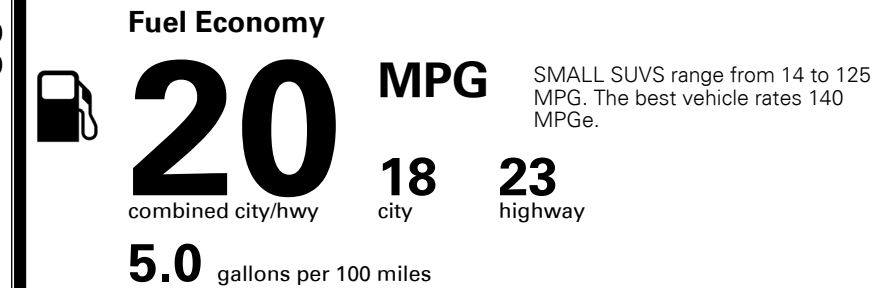

INLAND FREIGHT AND HANDLING \$ 1,395.00

TOTAL MANUFACTURER'S SUGGESTED RETAIL PRICE ▶ \$ 43,205.00

TOTAL ADDITIONAL WEIGHT: 12.0

*Additional terms and conditions apply.
 **Kia Connect may be currently unavailable for some Model Year 2022 and newer vehicles sold or purchased in Massachusetts; please see owners.kia.com for more information.
 NOTE: When you purchase this vehicle, Kia America, Inc. collects personal information you provide to the dealership. For information on our collection and use of personal information and your rights, please see our Privacy Policy on www.kia.com.

EPA DOT Fuel Economy and Environment

Gasoline Vehicle

You spend \$3,500 more in fuel costs over 5 years compared to the average new vehicle.

Annual fuel cost \$2,600

Actual results will vary for many reasons, including driving conditions and how you drive and maintain your vehicle. The average new vehicle gets 28 MPG and costs \$9,500 to fuel over 5 years. Cost estimates are based on 15,000 miles per year at \$ 3.50 per gallon. MPGe is miles per gasoline gallon equivalent. Vehicle emissions are a significant cause of climate change and smog.