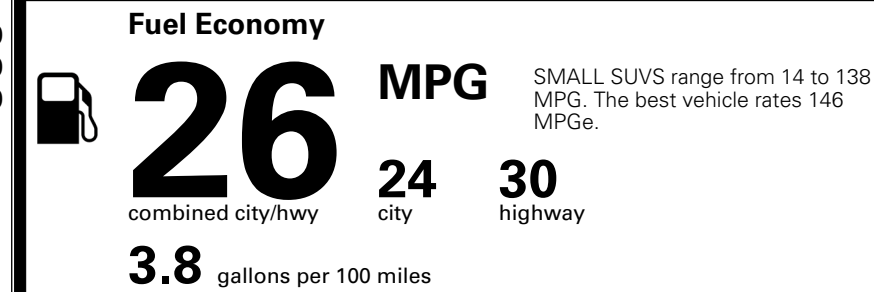

MANUFACTURER'S SUGGESTED RETAIL PRICE ▶

ADDITIONAL INSTALLED EQUIPMENT:
(In addition to or in place of standard features)
Glacial White Pearl Paint $495.00
Carpeted Floor Mats $200.00
Auto-Dimming Mirror w/ HomeLink™ $375.00

MSRP INCLUDING OPTIONS $ 34,160.00
INLAND FREIGHT AND HANDLING $ 1,495.00
TOTAL MANUFACTURER'S SUGGESTED RETAIL PRICE ▶ $ 35,655.00

TOTAL ADDITIONAL WEIGHT: 7.8

*Additional terms and conditions apply.
**Kia Connect may be currently unavailable for some Model Year 2022 and newer vehicles sold or purchased in Massachusetts; please see owners.kia.com for more information.
NOTE: When you purchase this vehicle, Kia America, Inc. collects personal information you provide to the dealership. For information on our collection and use of personal information and your rights, please see our Privacy Policy on www.kia.com.

EPA DOT Fuel Economy and Environment