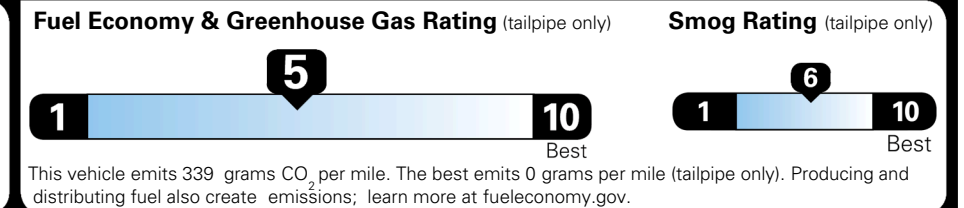

MSRP INCLUDING OPTIONS \$ 38,540.00

INLAND FREIGHT AND HANDLING \$ 1,495.00

TOTAL MANUFACTURER'S SUGGESTED RETAIL PRICE ▶ \$ 40,035.00

TOTAL ADDITIONAL WEIGHT: 41.0

*Additional terms and conditions apply.
 **Kia Connect may be currently unavailable for some Model Year 2022 and newer vehicles sold or purchased in Massachusetts; please see owners.kia.com for more information.
 NOTE: When you purchase this vehicle, Kia America, Inc. collects personal information you provide to the dealership. For information on our collection and use of personal information and your rights, please see our Privacy Policy on www.kia.com.

EPA DOT Fuel Economy and Environment

Gasoline Vehicle

You spend \$1,000 more in fuel costs over 5 years compared to the average new vehicle.

Annual fuel cost \$1,900

Actual results will vary for many reasons, including driving conditions and how you drive and maintain your vehicle. The average new vehicle gets 29 MPG and costs \$8,500 to fuel over 5 years. Cost estimates are based on 15,000 miles per year at \$ 3.30 per gallon. MPGe is miles per gasoline gallon equivalent. Vehicle emissions are a significant cause of climate change and smog.