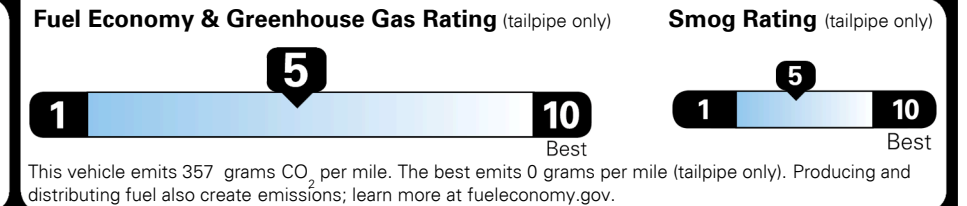

Actual results will vary for many reasons, including driving conditions and how you drive and maintain your vehicle. The average new vehicle gets 28 MPG and costs $8,000 to fuel over 5 years. Cost estimates are based on 15,000 miles per year at $ 2.95 per gallon. MPGe is miles per gasoline gallon equivalent. Vehicle emissions are a significant cause of climate change and smog.

fueleconomy.gov

Calculate personalized estimates and compare vehicles

GOVERNMENT 5-STAR SAFETY RATINGS

Overall Vehicle Score ★ ★ ★ ★ ★

Based on the combined rating of frontal, side and rollover. Should ONLY be compared to other vehicles of similar size and weight.

Frontal Driver ★ ★ ★ ★ ★

Crash Passenger ★ ★ ★ ★ ★

Based on the risk of injury in a frontal impact. Should ONLY be compared to other vehicles of similar size and weight.

Side Front seat ★ ★ ★ ★ ★

Crash Rear seat ★ ★ ★ ★ ★

Star ratings based on the risk of injury in a side impact.

Rollover ★ ★ ★ ★ ★

Star ratings based on the risk of rollover in a single-vehicle crash.

Star ratings range from 1 to 5 stars (★★★★★) with 5 being the highest.

Source: National Highway Traffic Safety Administration (NHTSA).

www.safercar.gov or 1-888-327-4236

Manufacturer's suggested retail price includes Manufacturer's recommended pre-delivery service. License and title fees, state and local taxes and other dealer installed options and accessories are not included in the manufacturer's suggested retail price.

PARTS CONTENT INFORMATION

FOR VEHICLES IN THIS CAR LINE U.S./CANADIAN PARTS CONTENT: 50 %

MAJOR SOURCES OF FOREIGN PARTS: KOREA: 35%

NOTE: PARTS CONTENT DOES NOT INCLUDE FINAL ASSEMBLY, DISTRIBUTION, OR OTHER NON-PARTS COSTS.

FOR THIS VEHICLE FINAL ASSEMBLY POINT: WEST POINT, GA, USA

COUNTRY OF ORIGIN ENGINE (MOTOR): USA

TRANSMISSION: USA