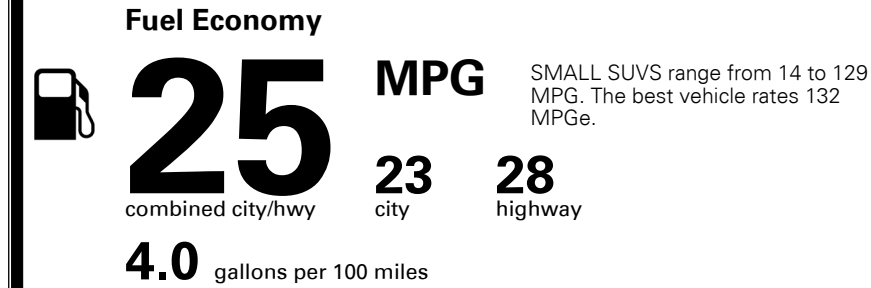

EPA DOT Fuel Economy and Environment

Gasoline Vehicle

You spend $750
more in fuel costs over 5 years compared to the average new vehicle.

Annual fuel cost $1,750