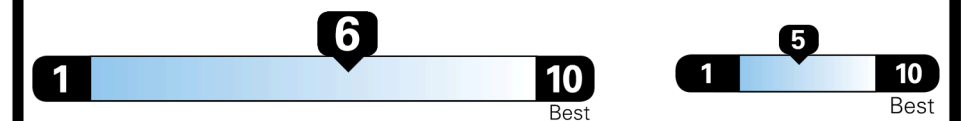

This vehicle emits 322 grams CO₂ per mile. The best emits 0 grams per mile (tailpipe only). Producing and distributing fuel also create emissions; learn more at fuel economy.gov.

Actual results will vary for many reasons, including driving conditions and how you drive and maintain your vehicle. The average new vehicle gets 28 MPG and costs $8,000 to fuel over 5 years. Cost estimates are based on 15,000 miles per year at $ 2.95 per gallon. MPGe is miles per gasoline gallon equivalent. Vehicle emissions are a significant cause of climate change and smog.

fuel economy.gov

Calculate personalized estimates and compare vehicles

GOVERNMENT 5-STAR SAFETY RATINGS

PARTS CONTENT INFORMATION

Overall Vehicle Score Not Rated

Based on the combined rating of frontal, side and rollover. Should ONLY be compared to other vehicles of similar size and weight.

Frontal Driver Not Rated

Crash Passenger Not Rated

Based on the risk of injury in a frontal impact. Should ONLY be compared to other vehicles of similar size and weight.

Side Front seat Not Rated

Crash Rear seat Not Rated

Star ratings based on the risk of injury in a side impact.

Rollover Not Rated

Star ratings based on the risk of rollover in a single-vehicle crash.

Star ratings range from 1 to 5 stars (★★★★★) with 5 being the highest.

Source: National Highway Traffic Safety Administration (NHTSA).

www.safercar.gov or 1-888-327-4236

Manufacturer's suggested retail price includes Manufacturer's recommended pre-delivery service. License and title fees, state and local taxes and other dealer installed options and accessories are not included in the manufacturer's suggested retail price.

FOR VEHICLES IN THIS CAR LINE U.S./CANADIAN PARTS CONTENT: 50 %

MAJOR SOURCES OF FOREIGN PARTS: KOREA: 35%

NOTE: PARTS CONTENT DOES NOT INCLUDE FINAL ASSEMBLY, DISTRIBUTION, OR OTHER NON-PARTS COSTS.

FOR THIS VEHICLE FINAL ASSEMBLY POINT: WEST POINT, GA, USA

COUNTRY OF ORIGIN

ENGINE: USA

TRANSMISSION: USA