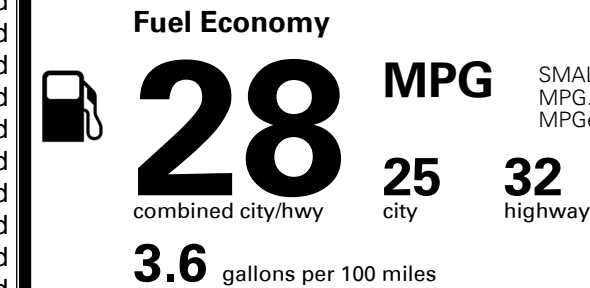

EPA DOT Fuel Economy and Environment

Gasoline Vehicle

SMALL SUVs range from 14 to 123 MPG. The best vehicle rates 132 MPGe.

You save $0
in fuel costs
over 5 years
compared to the
average new vehicle.

Annual fuel cost
$1,600

Fuel Economy & Greenhouse Gas Rating (tailpipe only) Smog Rating (tailpipe only)