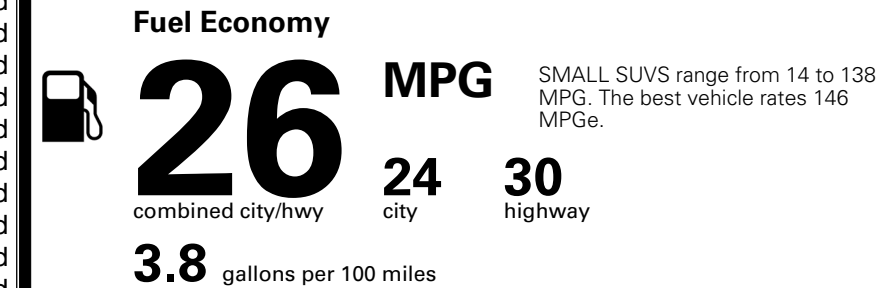

EPA DOT Fuel Economy and Environment