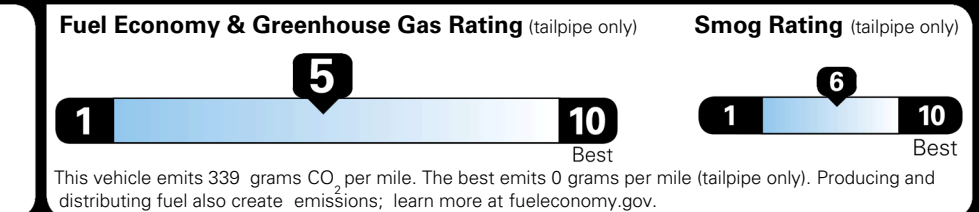

EPA DOT Fuel Economy and Environment

Gasoline Vehicle

You spend \$1,000 more in fuel costs over 5 years compared to the average new vehicle.

Annual fuel cost \$1,900

Actual results will vary for many reasons, including driving conditions and how you drive and maintain your vehicle. The average new vehicle gets 29 MPG and costs \$8,500 to fuel over 5 years. Cost estimates are based on 15,000 miles per year at \$ 3.30 per gallon. MPGe is miles per gasoline gallon equivalent. Vehicle emissions are a significant cause of climate change and smog.