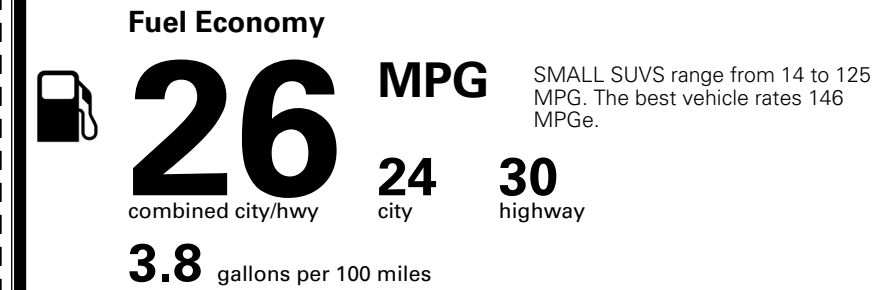

TOTAL ADDITIONAL WEIGHT: 7.8

EPA DOT Fuel Economy and Environment

Gasoline Vehicle

You spend **\$1,000** more in fuel costs over 5 years compared to the average new vehicle.

Annual fuel cost **\$1,900**

Actual results will vary for many reasons, including driving conditions and how you drive and maintain your vehicle. The average new vehicle gets 29 MPG and costs \$8,500 to fuel over 5 years. Cost estimates are based on 15,000 miles per year at \$ 3.30 per gallon. MPGe is miles per gasoline gallon equivalent. Vehicle emissions are a significant cause of climate change and smog.