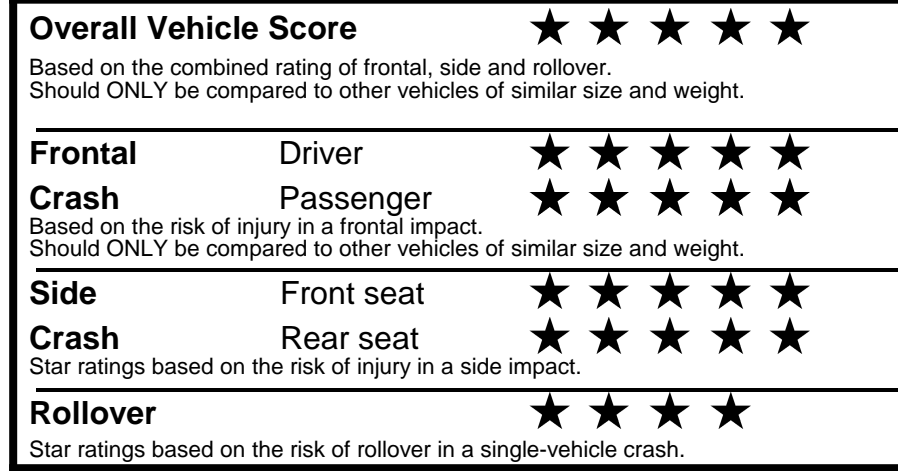

fueleconomy.gov

Calculate personalized estimates and compare vehicles

GOVERNMENT 5-STAR SAFETY RATINGS

Star ratings range from 1 to 5 stars (★★★★★) with 5 being the highest. Source: National Highway Traffic Safety Administration (NHTSA). www.safercar.gov or 1-888-327-4236