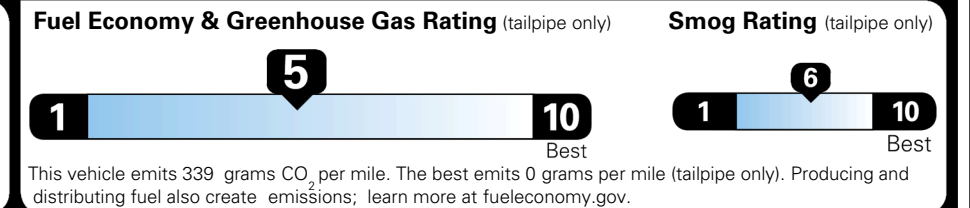

EPA DOT Fuel Economy and Environment

Gasoline Vehicle

You spend \$1,000 more in fuel costs over 5 years compared to the average new vehicle.

Annual fuel cost \$1,900

Actual results will vary for many reasons, including driving conditions and how you drive and maintain your vehicle. The average new vehicle gets 29 MPG and costs \$8,500 to fuel over 5 years. Cost estimates are based on 15,000 miles per year at \$ 3.30 per gallon. MPGe is miles per gasoline gallon equivalent. Vehicle emissions are a significant cause of climate change and smog.