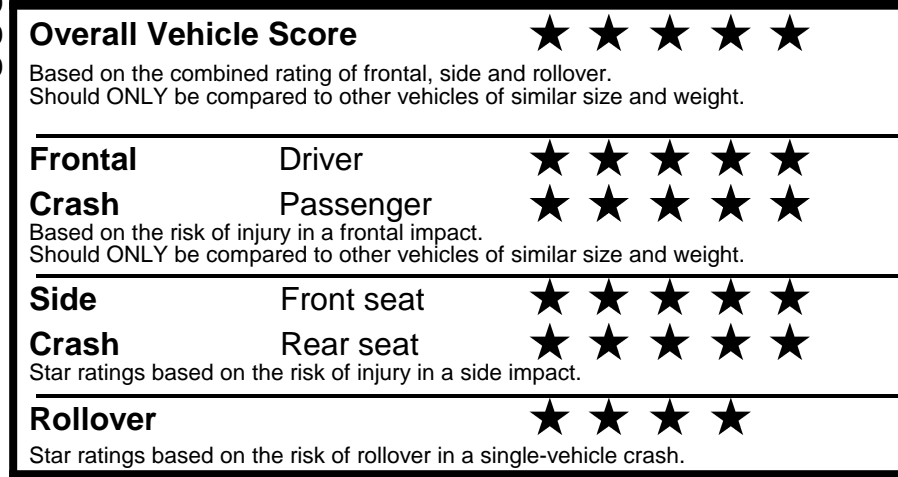

fueleconomy.gov
 Calculate personalized estimates and compare vehicles

GOVERNMENT 5-STAR SAFETY RATINGS

Star ratings range from 1 to 5 stars (★★★★★) with 5 being the highest.
 Source: National Highway Traffic Safety Administration (NHTSA).
www.safercar.gov or 1-888-327-4236