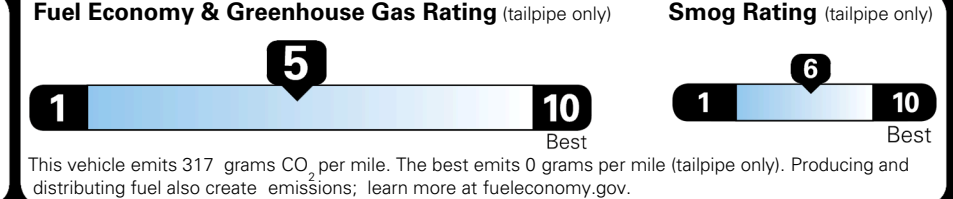

TOTAL ADDITIONAL WEIGHT: 29.7

EPA DOT Fuel Economy and Environment

Gasoline Vehicle

You spend \$250 more in fuel costs over 5 years compared to the average new vehicle.

Annual fuel cost \$1,750

Actual results will vary for many reasons, including driving conditions and how you drive and maintain your vehicle. The average new vehicle gets 29 MPG and costs \$8,500 to fuel over 5 years. Cost estimates are based on 15,000 miles per year at \$ 3.30 per gallon. MPGe is miles per gasoline gallon equivalent. Vehicle emissions are a significant cause of climate change and smog.