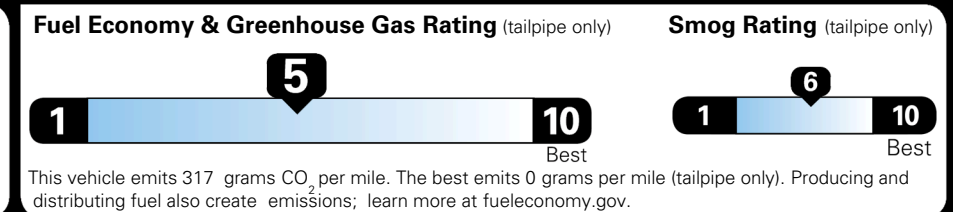

Actual results will vary for many reasons, including driving conditions and how you drive and maintain your vehicle. The average new vehicle gets 29 MPG and costs $8,500 to fuel over 5 years. Cost estimates are based on 15,000 miles per year at $ 3.30 per gallon. MPGe is miles per gasoline gallon equivalent. Vehicle emissions are a significant cause of climate change and smog.

fueleconomy.gov

Calculate personalized estimates and compare vehicles

GOVERNMENT 5-STAR SAFETY RATINGS

Overall Vehicle Score		★ ★ ★ ★ ★
Based on the combined rating of frontal, side and rollover. Should ONLY be compared to other vehicles of similar size and weight.		
Frontal	Driver	★ ★ ★ ★ ★
Crash	Passenger	★ ★ ★ ★ ★
Based on the risk of injury in a frontal impact. Should ONLY be compared to other vehicles of similar size and weight.		
Side	Front seat	★ ★ ★ ★ ★
Crash	Rear seat	★ ★ ★ ★ ★
Star ratings based on the risk of injury in a side impact.		
Rollover		★ ★ ★ ★ ★
Star ratings based on the risk of rollover in a single-vehicle crash.		

Star ratings range from 1 to 5 stars (★★★★★) with 5 being the highest.
Source: National Highway Traffic Safety Administration (NHTSA).
www.safercar.gov or 1-888-327-4236

Manufacturer's suggested retail price includes Manufacturer's recommended pre-delivery service. License and title fees, state and local taxes and other dealer installed options and accessories are not included in the manufacturer's suggested retail price.

PARTS CONTENT INFORMATION

FOR VEHICLES IN THIS CAR LINE U.S./CANADIAN PARTS CONTENT: 55 %

MAJOR SOURCES OF FOREIGN PARTS: KOREA: 30%

NOTE: PARTS CONTENT DOES NOT INCLUDE FINAL ASSEMBLY, DISTRIBUTION, OR OTHER NON-PARTS COSTS.

FOR THIS VEHICLE FINAL ASSEMBLY POINT: WEST POINT, GA, USA

COUNTRY OF ORIGIN ENGINE (MOTOR): USA

TRANSMISSION: USA

*Additional terms and conditions apply.
**Kia Connect may be currently unavailable for some Model Year 2022 and newer vehicles sold or purchased in Massachusetts; please see owners.kia.com for more information.
NOTE: When you purchase this vehicle, Kia America, Inc. collects personal information you provide to the dealership. For information on our collection and use of personal information and your rights, please see our Privacy Policy on www.kia.com.