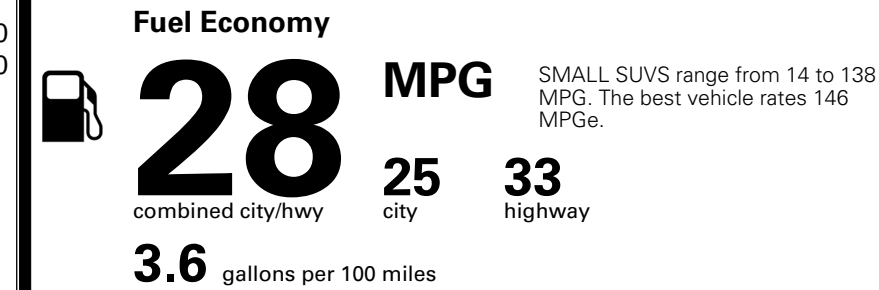

MSRP INCLUDING OPTIONS \$ 29,365.00

INLAND FREIGHT AND HANDLING \$ 1,495.00

TOTAL MANUFACTURER'S SUGGESTED RETAIL PRICE ▶ \$ 30,860.00

TOTAL ADDITIONAL WEIGHT: 7.8

EPA DOT Fuel Economy and Environment

Gasoline Vehicle