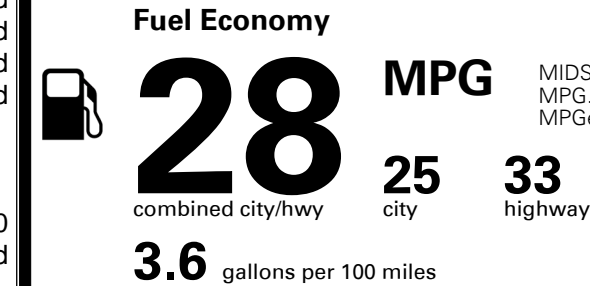

\$445.00
 Included
 \$1,900.00

MSRP INCLUDING OPTIONS

\$ 30,135.00

INLAND FREIGHT AND HANDLING

\$ 1,025.00

TOTAL MANUFACTURER'S SUGGESTED RETAIL PRICE ▶

\$ 31,160.00

TOTAL ADDITIONAL WEIGHT:

EPA DOT Fuel Economy and Environment

Gasoline Vehicle

MIDSIZE CARS range from 15 to 132 MPG. The best vehicle rates 142 MPGe.

You save \$250
 in fuel costs over 5 years compared to the average new vehicle.