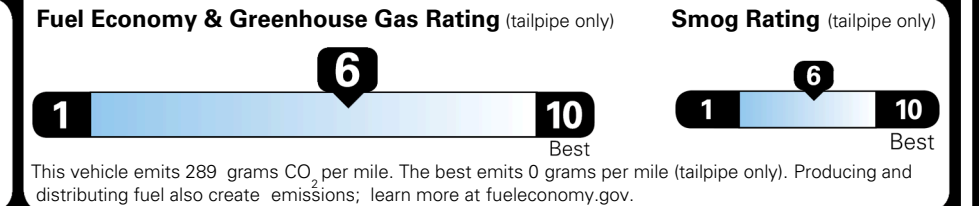

TOTAL ADDITIONAL WEIGHT: 18.8

EPA DOT Fuel Economy and Environment

Gasoline Vehicle

You save \$250
 in fuel costs over 5 years compared to the average new vehicle.

Annual fuel cost \$1,650

Actual results will vary for many reasons, including driving conditions and how you drive and maintain your vehicle. The average new vehicle gets 29 MPG and costs \$8,500 to fuel over 5 years. Cost estimates are based on 15,000 miles per year at \$ 3.30 per gallon. MPGe is miles per gasoline gallon equivalent. Vehicle emissions are a significant cause of climate change and smog.