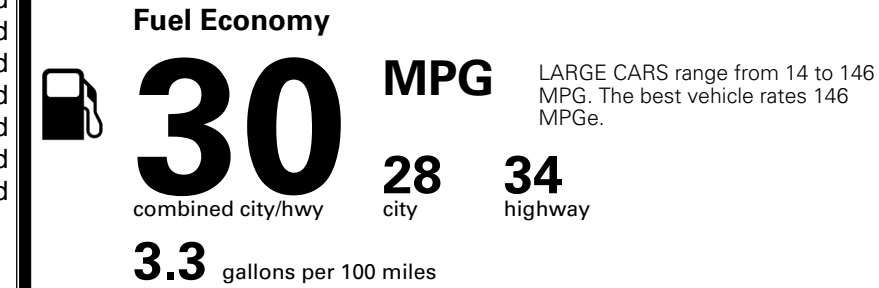

TOTAL ADDITIONAL WEIGHT: 18.8

EPA DOT Fuel Economy and Environment

Gasoline Vehicle

You save \$250
 in fuel costs over 5 years compared to the average new vehicle.

Annual fuel cost \$1,650

Actual results will vary for many reasons, including driving conditions and how you drive and maintain your vehicle. The average new vehicle gets 29 MPG and costs \$8,500 to fuel over 5 years. Cost estimates are based on 15,000 miles per year at \$ 3.30 per gallon. MPGe is miles per gasoline gallon equivalent. Vehicle emissions are a significant cause of climate change and smog.