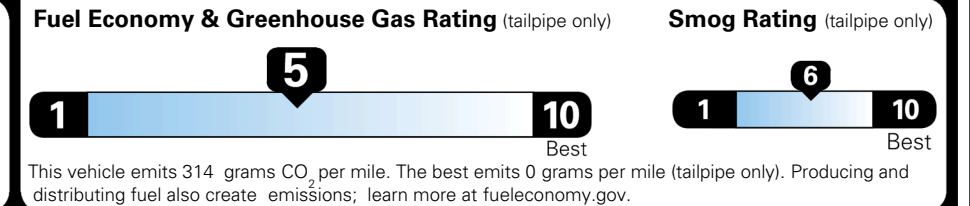

\$395.00
 \$295.00

MSRP INCLUDING OPTIONS

\$ 29,580.00

INLAND FREIGHT AND HANDLING

\$ 1,245.00

TOTAL MANUFACTURER'S SUGGESTED RETAIL PRICE ▶

\$ 30,825.00

TOTAL ADDITIONAL WEIGHT:

EPA DOT Fuel Economy and Environment

Gasoline Vehicle

You spend \$250 more in fuel costs over 5 years compared to the average new vehicle.

Annual fuel cost \$1,750

Actual results will vary for many reasons, including driving conditions and how you drive and maintain your vehicle. The average new vehicle gets 29 MPG and costs \$8,500 to fuel over 5 years. Cost estimates are based on 15,000 miles per year at \$ 3.30 per gallon. MPGe is miles per gasoline gallon equivalent. Vehicle emissions are a significant cause of climate change and smog.