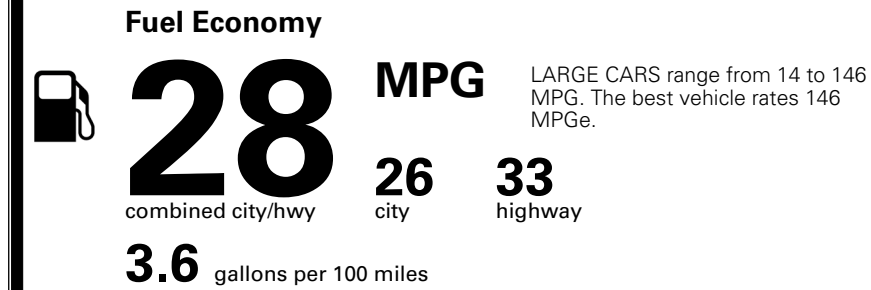

EPA DOT Fuel Economy and Environment

Gasoline Vehicle

You spend $250 more in fuel costs over 5 years compared to the average new vehicle.

Annual fuel cost $1,750