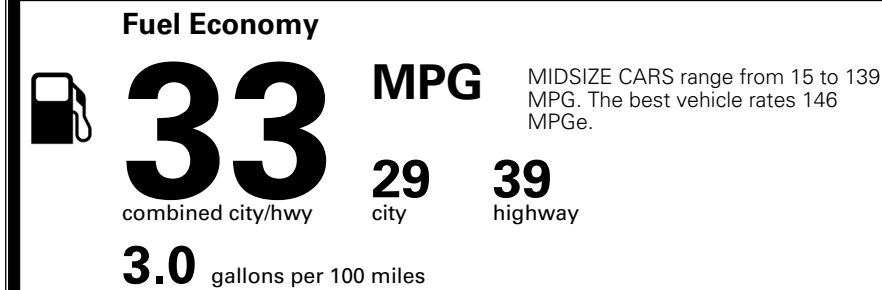

**EPA DOT Fuel Economy and Environment**

**Gasoline Vehicle**

**You save \$1,000**  
 in fuel costs over 5 years compared to the average new vehicle.

**Annual fuel cost \$1,500**

Actual results will vary for many reasons, including driving conditions and how you drive and maintain your vehicle. The average new vehicle gets 29 MPG and costs \$8,500 to fuel over 5 years. Cost estimates are based on 15,000 miles per year at \$ 3.30 per gallon. MPGe is miles per gasoline gallon equivalent. Vehicle emissions are a significant cause of climate change and smog.