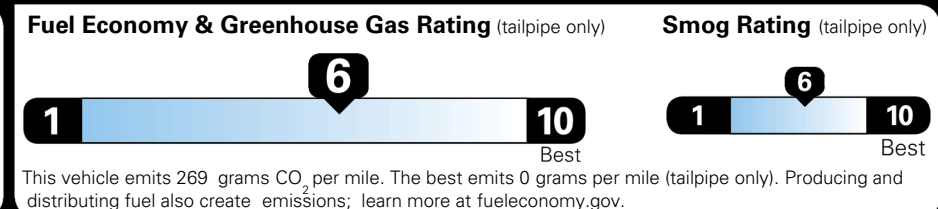

**EPA DOT Fuel Economy and Environment**

**Gasoline Vehicle**

**You save \$1,000**  
 in fuel costs over 5 years compared to the average new vehicle.

**Annual fuel cost \$1,500**

Actual results will vary for many reasons, including driving conditions and how you drive and maintain your vehicle. The average new vehicle gets 29 MPG and costs \$8,500 to fuel over 5 years. Cost estimates are based on 15,000 miles per year at \$ 3.30 per gallon. MPGe is miles per gasoline gallon equivalent. Vehicle emissions are a significant cause of climate change and smog.