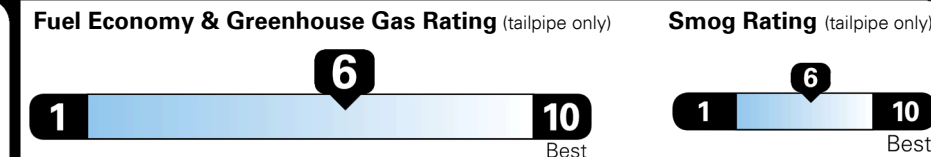

This vehicle emits 273 grams CO₂ per mile. The best emits 0 grams per mile (tailpipe only). Producing and distributing fuel also create emissions; learn more at fueleconomy.gov.

Actual results will vary for many reasons, including driving conditions and how you drive and maintain your vehicle. The average new vehicle gets 28 MPG and costs $9,500 to fuel over 5 years. Cost estimates are based on 15,000 miles per year at $ 3.50 per gallon. MPGe is miles per gasoline gallon equivalent. Vehicle emissions are a significant cause of climate change and smog.

fueleconomy.gov

Calculate personalized estimates and compare vehicles

GOVERNMENT 5-STAR SAFETY RATINGS

Overall Vehicle Score ★★★★★

Based on the combined rating of frontal, side and rollover. Should ONLY be compared to other vehicles of similar size and weight.

Frontal Driver ★★★★★

Crash Passenger ★★★★★

Based on the risk of injury in a frontal impact. Should ONLY be compared to other vehicles of similar size and weight.

Side Front seat ★★★★★

Crash Rear seat ★★★★★

Star ratings based on the risk of injury in a side impact.

Rollover ★★★★★

Star ratings based on the risk of rollover in a single-vehicle crash.

Star ratings range from 1 to 5 stars (★★★★★) with 5 being the highest.

Source: National Highway Traffic Safety Administration (NHTSA).

www.safercar.gov or 1-888-327-4236

Manufacturer's suggested retail price includes Manufacturer's recommended pre-delivery service. License and title fees, state and local taxes and other dealer installed options and accessories are not included in the manufacturer's suggested retail price.

PARTS CONTENT INFORMATION

FOR VEHICLES IN THIS CAR LINE U.S./CANADIAN PARTS CONTENT: 20 %

MAJOR SOURCES OF FOREIGN PARTS:
KOREA: 40%
MEXICO: 35%

NOTE: PARTS CONTENT DOES NOT INCLUDE FINAL ASSEMBLY, DISTRIBUTION, OR OTHER NON-PARTS COSTS.

FOR THIS VEHICLE FINAL ASSEMBLY POINT: PESQUERIA, NL, MEXICO

COUNTRY OF ORIGIN ENGINE (MOTOR):

USA

TRANSMISSION: MEXICO