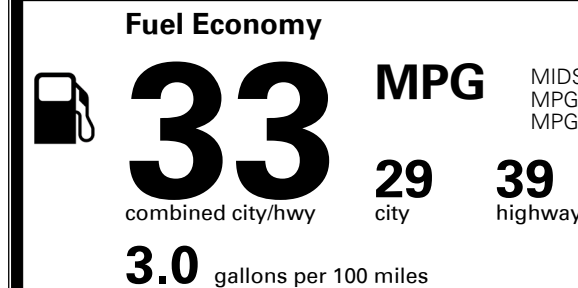

INLAND FREIGHT AND HANDLING

\$ 1,175.00

TOTAL MANUFACTURER'S SUGGESTED RETAIL PRICE ▶

\$ 24,560.00

*Additional terms and conditions apply.
 **Kia Connect may be currently unavailable for some Model Year 2022 and newer vehicles sold or purchased in Massachusetts; please see owners.kia.com for more information.
 NOTE: When you purchase this vehicle, Kia America, Inc. collects personal information you provide to the dealership. For information on our collection and use of personal information and your rights, please see our Privacy Policy on www.kia.com.

TOTAL ADDITIONAL WEIGHT:

EPA DOT Fuel Economy and Environment

Gasoline Vehicle

MIDSIZE CARS range from 15 to 140 MPG. The best vehicle rates 140 MPGe.

You save \$1,500
 in fuel costs over 5 years compared to the average new vehicle.