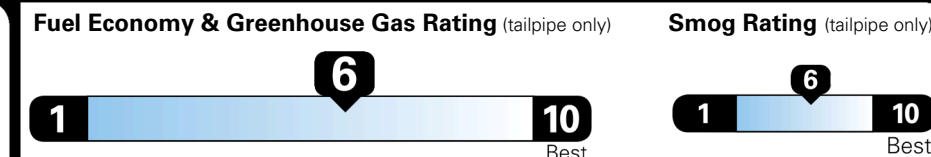

This vehicle emits 269 grams CO₂ per mile. The best emits 0 grams per mile (tailpipe only). Producing and distributing fuel also create emissions; learn more at fueleconomy.gov.

Actual results will vary for many reasons, including driving conditions and how you drive and maintain your vehicle. The average new vehicle gets 29 MPG and costs $8,500 to fuel over 5 years. Cost estimates are based on 15,000 miles per year at $ 3.30 per gallon. MPGe is miles per gasoline gallon equivalent. Vehicle emissions are a significant cause of climate change and smog.

fueleconomy.gov

Calculate personalized estimates and compare vehicles

GOVERNMENT 5-STAR SAFETY RATINGS

Overall Vehicle Score ★★★★★

Based on the combined rating of frontal, side and rollover. Should ONLY be compared to other vehicles of similar size and weight.

Frontal Driver ★★★★★

Crash Passenger ★★★★★

Based on the risk of injury in a frontal impact. Should ONLY be compared to other vehicles of similar size and weight.

Side Front seat ★★★★★

Crash Rear seat ★★★★★

Star ratings based on the risk of injury in a side impact.

Rollover ★★★★★

Star ratings based on the risk of rollover in a single-vehicle crash.

Star ratings range from 1 to 5 stars (★★★★★) with 5 being the highest.

Source: National Highway Traffic Safety Administration (NHTSA).

www.safercar.gov or 1-888-327-4236

Manufacturer's suggested retail price includes Manufacturer's recommended pre-delivery service. License and title fees, state and local taxes and other dealer installed options and accessories are not included in the manufacturer's suggested retail price.

PARTS CONTENT INFORMATION

FOR VEHICLES IN THIS CAR LINE U.S./CANADIAN PARTS CONTENT: 20 %

MAJOR SOURCES OF FOREIGN PARTS:
MEXICO: 45%
KOREA: 30%

NOTE: PARTS CONTENT DOES NOT INCLUDE FINAL ASSEMBLY, DISTRIBUTION, OR OTHER NON-PARTS COSTS.

FOR THIS VEHICLE FINAL ASSEMBLY POINT: PESQUERIA, NL, MEXICO

COUNTRY OF ORIGIN ENGINE (MOTOR): USA
TRANSMISSION: MEXICO