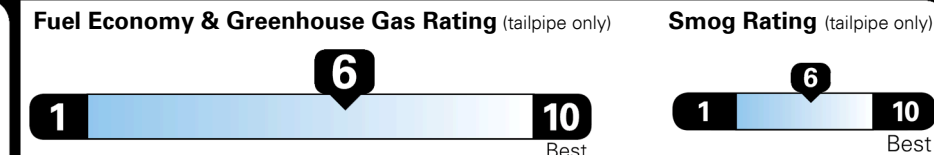

This vehicle emits 273 grams CO₂ per mile. The best emits 0 grams per mile (tailpipe only). Producing and distributing fuel also create emissions; learn more at fueleconomy.gov.

Actual results will vary for many reasons, including driving conditions and how you drive and maintain your vehicle. The average new vehicle gets 28 MPG and costs $9,500 to fuel over 5 years. Cost estimates are based on 15,000 miles per year at $ 3.50 per gallon. MPGe is miles per gasoline gallon equivalent. Vehicle emissions are a significant cause of climate change and smog.

fueleconomy.gov

Calculate personalized estimates and compare vehicles

GOVERNMENT 5-STAR SAFETY RATINGS

Overall Vehicle Score Not Rated

Based on the combined rating of frontal, side and rollover. Should ONLY be compared to other vehicles of similar size and weight.

Frontal Driver Not Rated

Crash Passenger Not Rated

Based on the risk of injury in a frontal impact. Should ONLY be compared to other vehicles of similar size and weight.

Side Front seat Not Rated

Crash Rear seat Not Rated

Star ratings based on the risk of injury in a side impact.

Rollover Not Rated

Star ratings based on the risk of rollover in a single-vehicle crash.

Star ratings range from 1 to 5 stars (★★★★★) with 5 being the highest.

Source: National Highway Traffic Safety Administration (NHTSA).

www.safercar.gov or 1-888-327-4236

Manufacturer's suggested retail price includes Manufacturer's recommended pre-delivery service. License and title fees, state and local taxes and other dealer installed options and accessories are not included in the manufacturer's suggested retail price.

PARTS CONTENT INFORMATION

FOR VEHICLES IN THIS CAR LINE U.S./CANADIAN PARTS CONTENT: 20 %

MAJOR SOURCES OF FOREIGN PARTS:
KOREA: 40%
MEXICO: 35%

NOTE: PARTS CONTENT DOES NOT INCLUDE FINAL ASSEMBLY, DISTRIBUTION, OR OTHER NON-PARTS COSTS.

FOR THIS VEHICLE FINAL ASSEMBLY POINT:
PESQUERIA, NL, MEXICO

COUNTRY OF ORIGIN

ENGINE (MOTOR): USA

TRANSMISSION: MEXICO