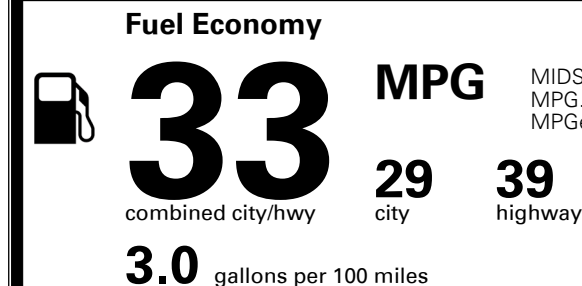

EPA DOT Fuel Economy and Environment

Gasoline Vehicle

MIDSIZE CARS range from 15 to 140 MPG. The best vehicle rates 140 MPGe.

You save $1,500
in fuel costs over 5 years compared to the average new vehicle.

Annual fuel cost $1,600