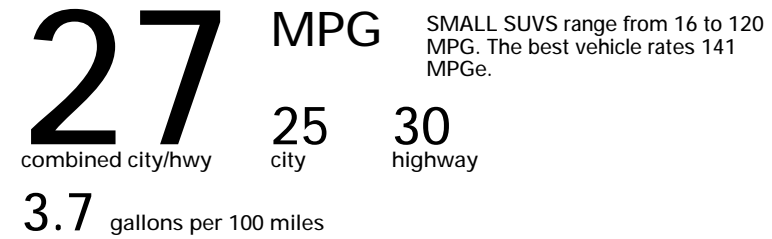

TOTAL MANUFACTURER'S SUGGESTED RETAIL PRICE \$ 29,840.00

TOTAL ADDITIONAL WEIGHT: 5.8

Fuel Economy

You save \$0
 in fuel costs over 5 years compared to the average new vehicle.

Annual fuel cost \$1,500

Fuel Economy & Greenhouse Gas Rating (tailpipe only) Smog Rating (tailpipe only)
 This vehicle emits 331 grams CO₂ per mile. The best emits 0 grams per mile (tailpipe only). Producing and distributing fuel also create emissions; learn more at fuel-economy.gov.