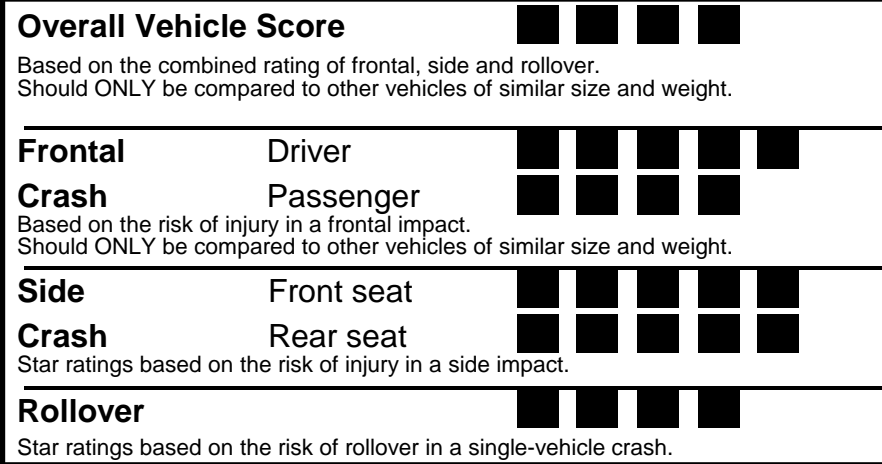

TOTAL MANUFACTURER'S SUGGESTED RETAIL PRICE \$ 29,840.00

TOTAL ADDITIONAL WEIGHT: 5.8

Fuel Economy

You save \$0
 in fuel costs over 5 years compared to the average new vehicle.

Annual fuel cost \$1,500

Fuel Economy & Greenhouse Gas Rating (tailpipe only) Smog Rating (tailpipe only)
 This vehicle emits 331 grams CO₂ per mile. The best emits 0 grams per mile (tailpipe only). Producing and distributing fuel also create emissions; learn more at fuel-economy.gov.

GOVERNMENT 5-STAR SAFETY RATINGS

Star ratings range from 1 to 5 stars () with 5 being the highest.
 Source: National Highway Traffic Safety Administration (NHTSA).
www.safercar.gov or 1-888-327-4236

Manufacturer's suggested retail price includes Manufacturer's recommended pre-delivery service. License and title fees, state and local taxes and other dealer installed options and accessories are not included in the manufacturer's suggested retail price.